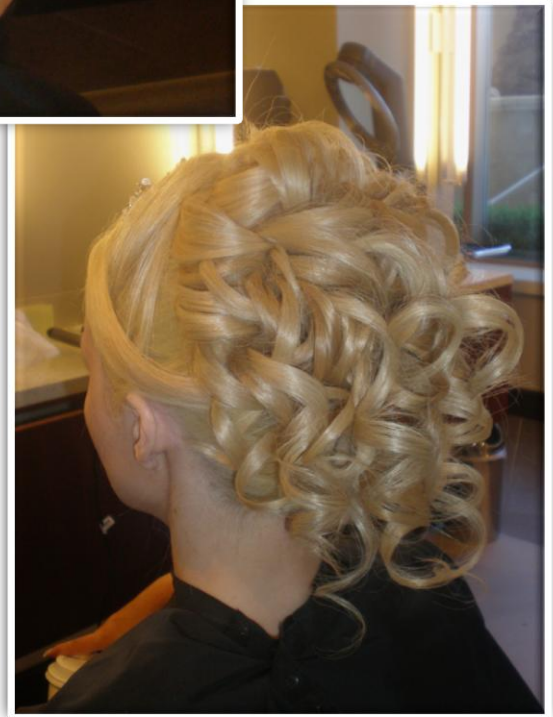

Loreal Soho Academy, NY  
*Gourmet Colours Collection*

Weddings and Special Events

Costume Dress Event  
Hair/Extensions and Makeup  
by Christine Liu

Hair and Make-up  
*Before and After*  
By Christine Liu