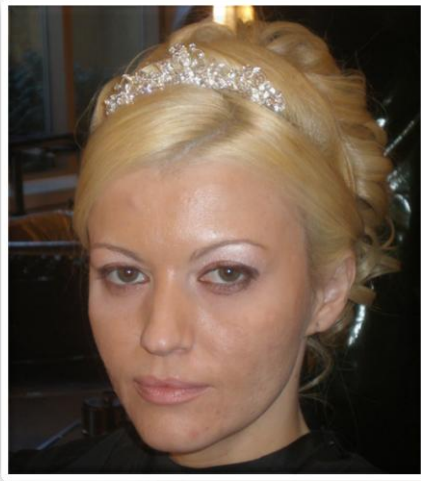

Loreal Soho Academy, NY  
*Gourmet Colours Collection*

Weddings and Special Events

Costume Dress Event  
Hair/Extensions and Makeup  
by Christine Liu

Hair and Make-up  
*Before and After*  
By Christine Liu