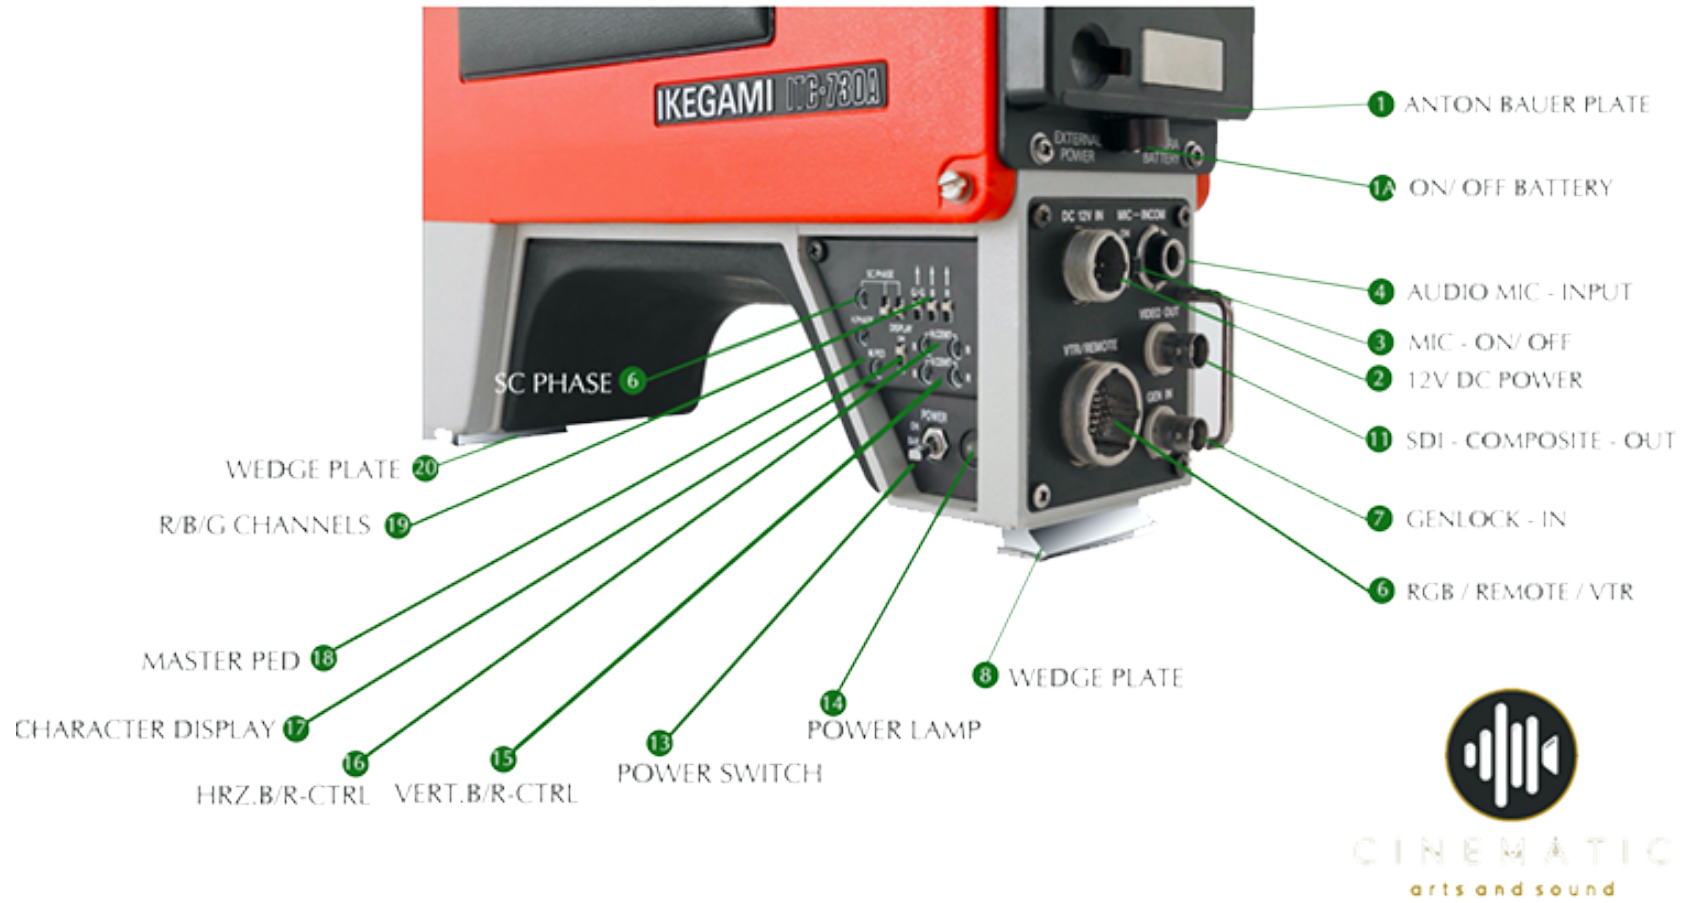

IKEGAMI HC-390 ^{'90's}
 CCD, BETACAM SP, OR MULTICORE w/ 2/3", B4

IKEGAMI ITC-730AP ¹⁹⁸⁴
 RGB, FILTER WHEEL, 3 TUBE COLOR, SATICON 2, B3

JVC KY-2700CH ¹⁹⁸²
 RGB, 600 lines, FILTER WHEEL, 3 TUBE COLOR, SATICON, C-

JVC KY-1900CH ¹⁹⁸⁵
 RGB, 400 lines, FILTER WHEEL, 3 TUBE COLOR, SATICON, C

SONY DXC-637 ^{'80-90}
 BETACAM SP & RGB, 3 TUBE COLOR, SATICON

IKEGAMI HL-43 ¹⁹⁹⁵
 CCD, BETACAM SP, OR MULTICORE w/ 2/3", B4

IKEGAMI HL-57w ^{00's}
 CCD, BETACAM SP, OR MULTICORE w/ 2/3", B4

IKEGAMI HC-D57w ^{00's}
 CCD, BETACAM SP, OR MULTICORE w/ 2/3", B4

SONY HDC-F950 ²⁰⁰⁵
 CCD, 2/3" B4, 444, RGB, HD, 12-bi

ITC-730A

Ikegami ITC-730A

CINEMATIC
arts and sound

RENTALS@OLDSCHOOLCAMERAS.com / STUDIOS@CINEMATICARTSANDSOUND.com / (760) 309-2302