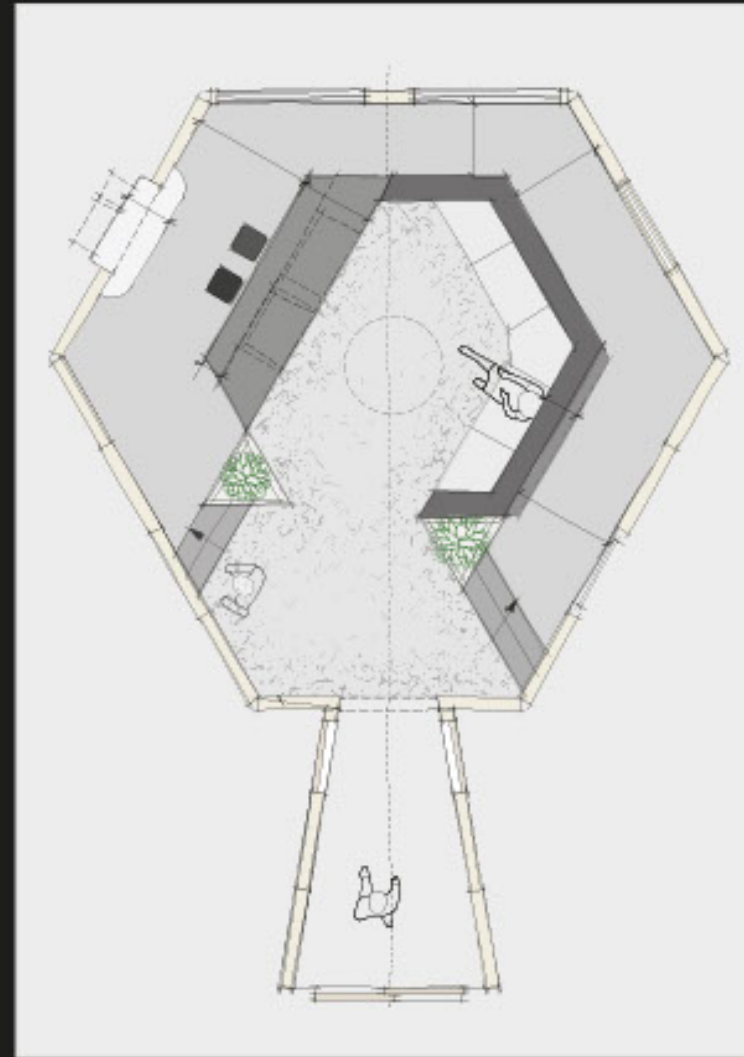

Jennifer Möller
ART DIRECTOR

SPACESTATION 76

SPACESTATION 76

LEONARD IN SLOW MOTION

LEONARD IN SLOW MOTION

HIT THE FLOOR

HIT THE FLOOR

08
DETROIT d.530

RISE

RISE

ENTER THE DANGEROUS MIND