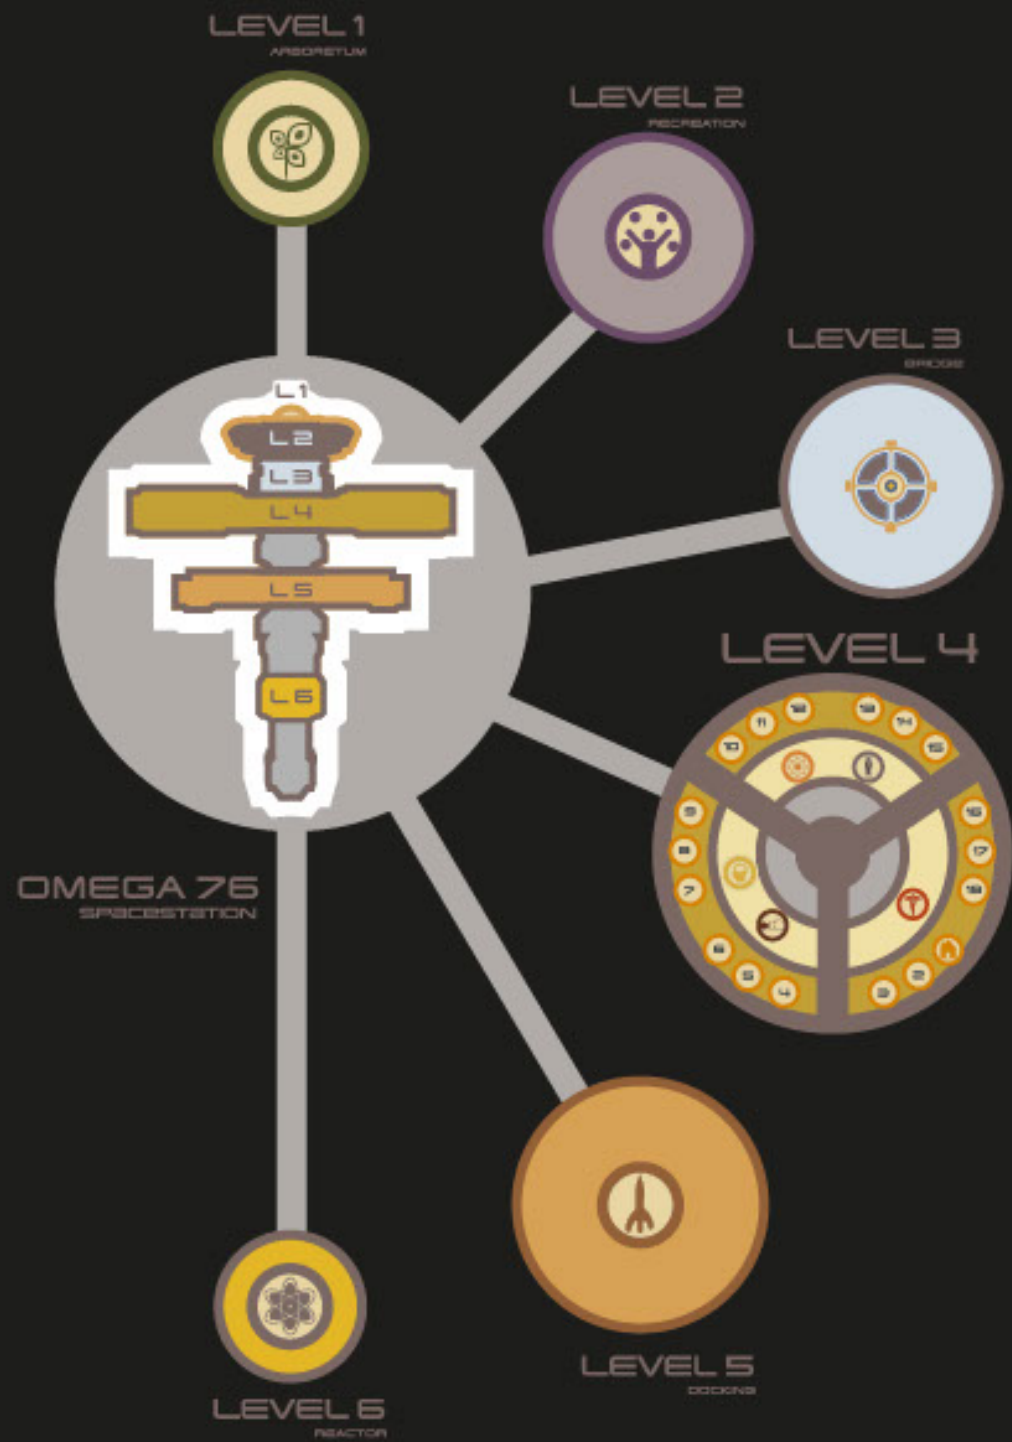

Jennifer Möller
ART DIRECTOR

SPACESTATION 76

SPACESTATION 76

LEONARD IN SLOW MOTION

LEONARD IN SLOW MOTION

HIT THE FLOOR

HIT THE FLOOR

08
DETROIT d.530

RISE

RISE

ENTER THE DANGEROUS MIND