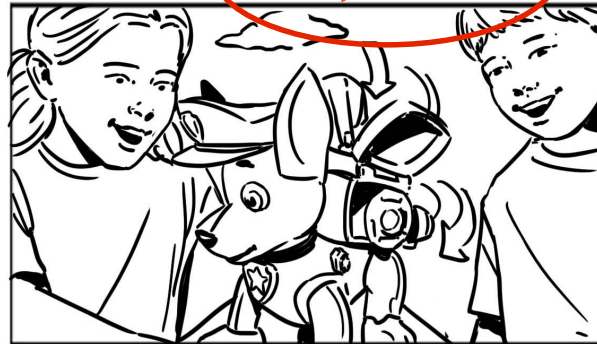

VIDEO: TIGHT ON BUTTON PUSH AND THEN TIP UP TO SEE CHASE'S HEAD MOVING.

08.