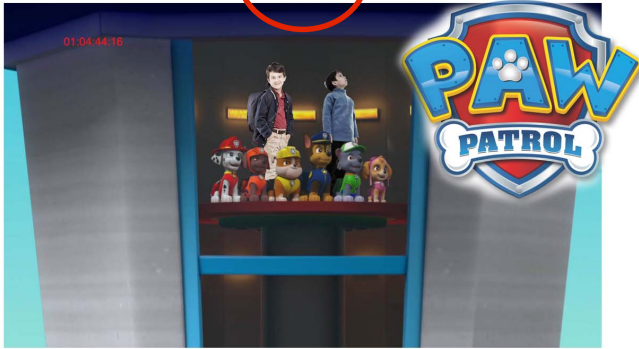

01.

101

VIDEO: OPEN ON ANIMATION OF PUPS GOING UP THE LOOKOUT TOWER ELEVATOR WITH LIVE KIDS, KIDS WILL BE BETTER INTEGRATED WITH PUPS.

MUSIC: PAW PATROL, PAW PATROL

02.

102

VIDEO: CUT TO ANIMATION OF RYDER EXPLAINING THE MISSION IN FRONT OF BIG SCREEN. OVER SHOULDER SHOT OF LIVE KIDS WITH PUPS. ADDITIONAL ANIMATED PUPS IN SCENE.

VO: KITTY IS MISSING—

03.

103

VIDEO: ARC AROUND, CONTINUE TO SEE LIVE KIDS WITH ANIMATED PUPS. FOCUS ON KIDS AND CHASE. BADGE WIPE TO LIVE ACTION.

KIDS: WE'LL FIND HER!

04.

104

VIDEO: CUT TO LIVE ACTION CU OF MISSION CHASE AS HE GOES FROM SITTING TO STANDING. WE WILL ACTIVATE CHASE AT THE TOP OF THE SHOT.

CHASE: CHASE REPORTING FOR DUTY

05.

105, 105A

VIDEO: SEE SET. CUT WIDE TO ESTABLISH SET-ADVENTURE BAY. KIDS TOUCH/LOVE MISSION CHASE. CAMERA ARCS AROUND. TWO KIDS LISTEN TO MISSION INTENTLY (WITH SMILES) AND RESPOND ON CAMERA. COVER MOS.