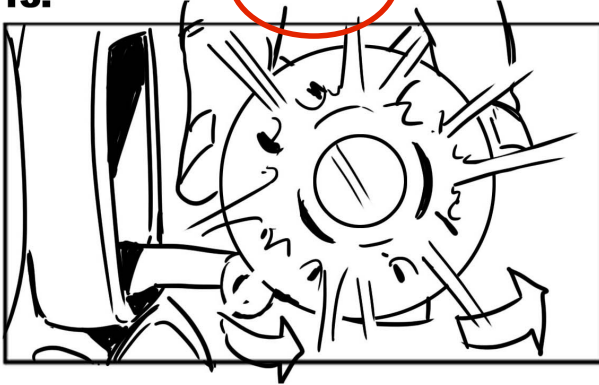

MISSION CHASE

"Mission Briefing"

CLIENT Spin Master
BRAND Paw Patrol
TRT :30
DATE 6/4/15
PAGE 3 of 4

13.

113

VIDEO: ECU OF SEARCH LIGHT.

14.

114