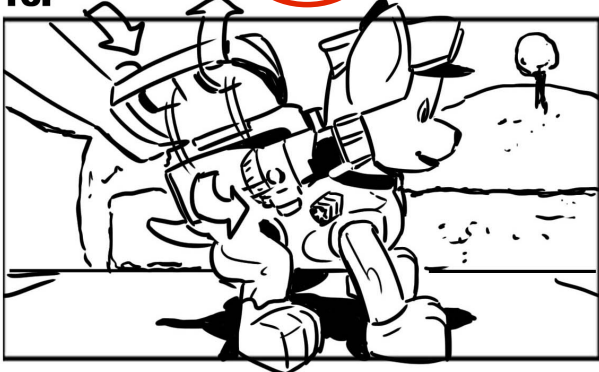

VIDEO: ACTION CONTINUES IN DARK - SEARCH LIGHT SHINES INTO CAMERA. WE SEE A SILHOUETTE.

15.

115

VIDEO: SEARCH LIGHT PANS ACROSS THE KITTY.

BOY: I FOUND HER! (ALT: THERE SHE IS!)  
(CHASE: HOWLS)

16.

116

VIDEO: CU OF CHASE'S BACK PACK OPENING.

17.

117,  
117A

VIDEO: SLOW MOTION AS GIRL PUSHES BUTTON AND LAUNCHES NET.

18.

VIDEO: INTERCUT ANIMATION FROM SHOW - CHASE LAUNCHES NET.

CHASE: LAUNCH MY NET!

19.

119, 119A