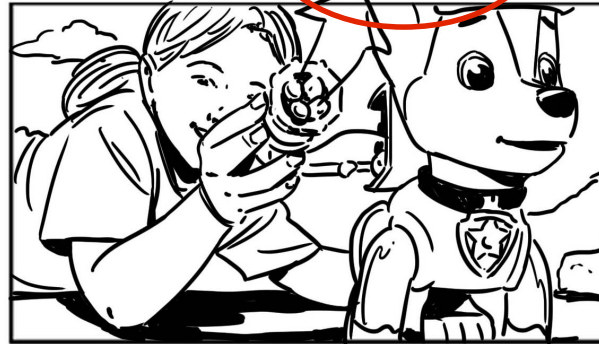

VIDEO: CU OF CHASE'S BACK PACK OPENING.

17.

117,
117A