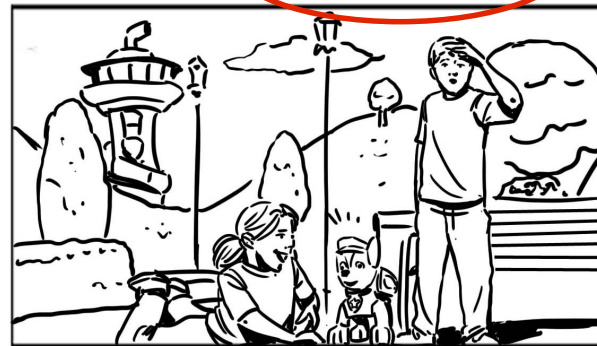

01.

101

VIDEO: OPEN ON ANIMATION OF PUPS GOING UP THE LOOKOUT TOWER ELEVATOR WITH LIVE KIDS, KIDS WILL BE BETTER INTEGRATED WITH PUPS.

MUSIC: PAW PATROL, PAW PATROL

02.

102

VIDEO: CUT TO ANIMATION OF RYDER EXPLAINING THE MISSION IN FRONT OF BIG SCREEN. OVER SHOULDER SHOT OF LIVE KIDS WITH PUPS. ADDITIONAL ANIMATED PUPS IN SCENE.

VO: KITTY IS MISSING—

03.

103

VIDEO: ARC AROUND, CONTINUE TO SEE LIVE KIDS WITH ANIMATED PUPS. FOCUS ON KIDS AND CHASE. BADGE WIPE TO LIVE ACTION.

KIDS: WE'LL FIND HER!

04.

104

VIDEO: CUT TO LIVE ACTION CU OF MISSION CHASE AS HE GOES FROM SITTING TO STANDING. WE WILL ACTIVATE CHASE AT THE TOP OF THE SHOT.

CHASE: CHASE REPORTING FOR DUTY

05.

105, 105A

VIDEO: SEE SET. CUT WIDE TO ESTABLISH SET-ADVENTURE BAY. KIDS TOUCH/LOVE MISSION CHASE. CAMERA ARCS AROUND. TWO KIDS LISTEN TO MISSION INTENTLY (WITH SMILES) AND RESPOND ON CAMERA. COVER MOS.

VO: NOW YOU CAN BE PART OF THE PAW PATROL TEAM WITH MISSION CHASE!

06.

106,
106A

VIDEO: CUT TO HEROIC SHOT OF CHASE, TITLE ON SCREEN.

VO: CHOOSE FROM 24 REAL RESCUE MISSIONS!