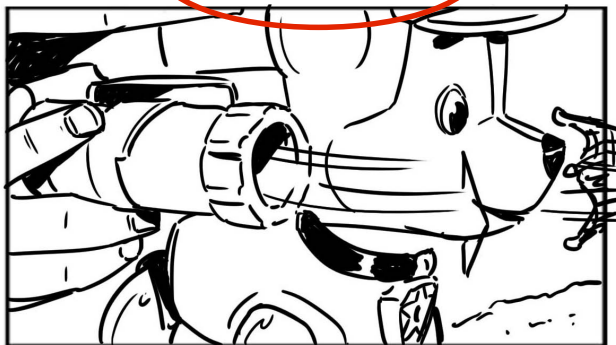

VIDEO: ACTION CONTINUES IN DARK - SEARCH LIGHT SHINES INTO CAMERA. WE SEE A SILHOUETTE.

15.

115

VIDEO: SEARCH LIGHT PANS ACROSS THE KITTY.

BOY: I FOUND HER! (ALT: THERE SHE IS!)  
(CHASE: HOWLS)

16.

116

VIDEO: CU OF CHASE'S BACK PACK OPENING.

17.

117,  
117A

VIDEO: SLOW MOTION AS GIRL PUSHES BUTTON AND LAUNCHES NET.

18.

VIDEO: INTERCUT ANIMATION FROM SHOW - CHASE LAUNCHES NET.

CHASE: LAUNCH MY NET!

19.

119, 119A

VIDEO: SLOW MOTION ECU OF NET LAUNCHING.

20.

120

VIDEO: CUT TO KITTY'S POV AS NET COVERS CAMERA.

21.

121

VIDEO: THE NET COVERS KITTY.