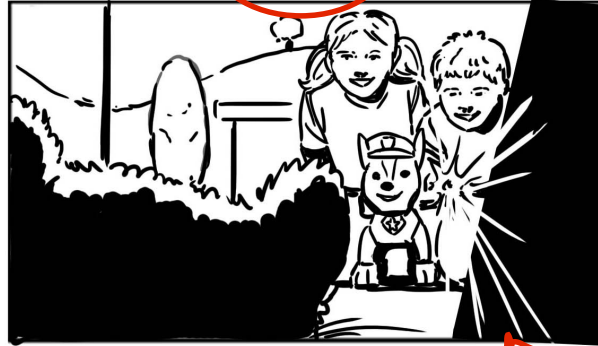

VIDEO: ACTION CONTINUES IN DARK - SEARCH LIGHT SHINES INTO CAMERA. WE SEE A SILHOUETTE.

15.

115

VIDEO: SEARCH LIGHT PANS ACROSS THE KITTY.

BOY: I FOUND HER! (ALT: THERE SHE IS!)  
(CHASE: HOWLS)

16.

116

VIDEO: CU OF CHASE'S BACK PACK OPENING.